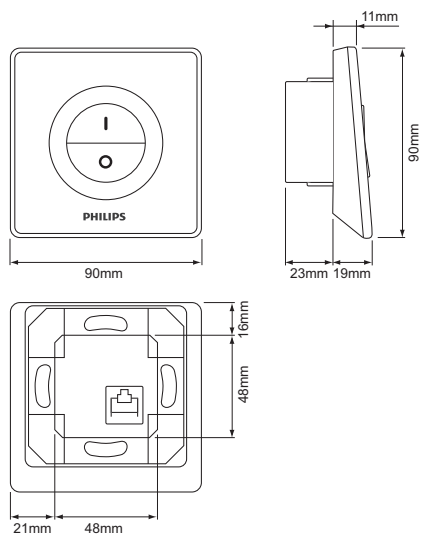

##### • General Characteristics

Design TOBETOUCHED DIM DALI  
(90-260V)

##### • Product Data

Order code 913700335303  
Full product code 913700335303  
Full product name UID8520 TOBETOUCHED DIM  
DALI (90-260V)  
Order product name UID8520 TOBETOUCHED DIM  
DALI (90-260V)

Pieces per pack 1  
Packing configuration 10  
Packs per outerbox 10  
Bar code on pack -  
EAN1 8727900873481  
Bar code on  
outerbox - EAN3 8727900873498  
Logistic code(s) -  
12NC 913700335303  
Net weight per piece 0.110 kg

**PHILIPS**

Dimensional drawing

UID8520 TOBETOUCHED DIM DALI (90-260V)

© 2015 Koninklijke Philips N.V. (Royal Philips)  
All rights reserved.

Specifications are subject to change without notice. Trademarks are the property of Koninklijke Philips N.V. (Royal Philips) or their respective owners.