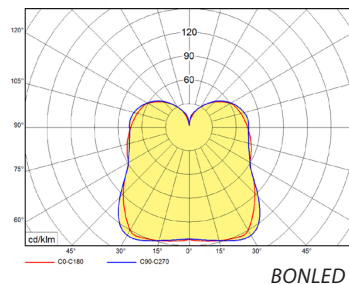

BON LED

BONLED

BONLED

Závěsná LED svítidla

Těleso:

Práškově lakovaná hliníková předřadnicová skříň

Optický systém:

PC – profilovaný polykarbonátový kryt

LED:

Mid Power LED

3...teplá bílá 3000K

4...studená bílá 4000K

El. výstroj:

Proudový nestmívatelný LED driver

Aplikace:

Závěsné svítidlo pro všeobecné použití v obchodních i průmyslových prostorech.

Pendant LED luminaires

Body:

Grey painted aluminium body

Optic:

PC – profilled polycarbonate cover

LED:

Mid Power LED

3...warm white 3000K

4...cold white 4000K

Wiring:

Non dimmable LED current driver

Application:

Pendant luminaire for general using in industrial or shopping areas.

	W	lm
BONLED&KOV1	42	3800

& - 3 = 3000K, 4 = 4000K,

lm - vyzářený světelný tok / luminaire light output