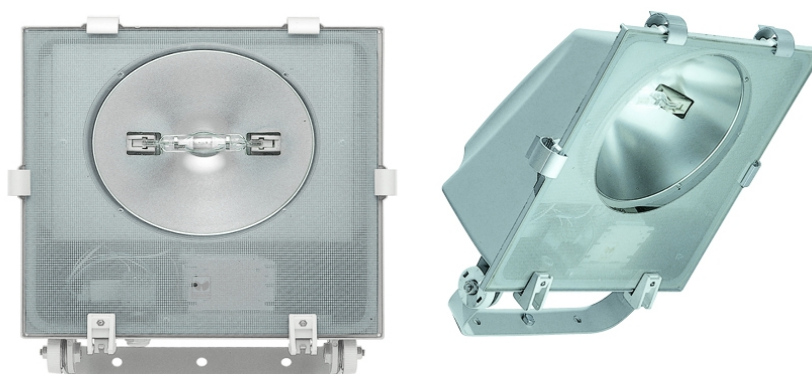

LEO C/I

CODE: 05058494

Floodlight for indoor and outdoor lighting, for discharge lamps, comprising:
 Polyester powder-painted die-cast aluminium housing
 Flat tempered glass diffuser
 Extra pure polished aluminium reflectors
 Gaskets made of silicone foam directly applied on glass without joints
 Cable gland M20x1.5 for cables Ø 10- Ø 14 mm
 Stainless steel external screws
 Fully integrated stainless steel aluminium spring clips
 Powder coated steel bracket

- **Lampholder :** RX7S
- **Watt:** 1X150 W
- **Colour:** GREY ALUMINIUM
- **Insulation class:** I
- **IK:** IK09 15J xx7
- **COSφ ≥ 0,9**
- **Optic:** ASYMMETRIC INTENSIVE REFLECTOR
- **Code:** 05058494