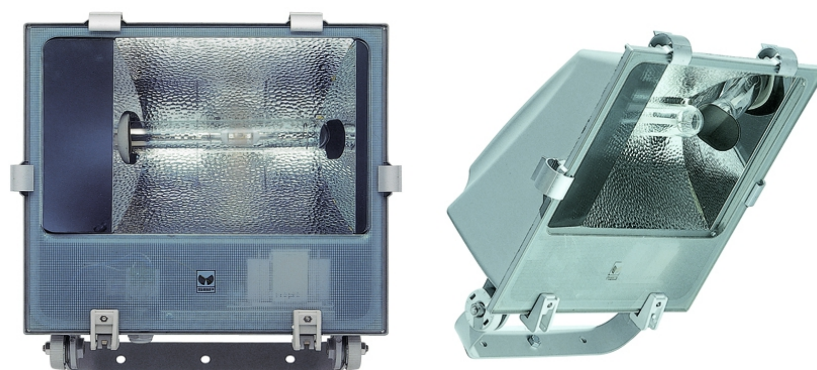

LEO S/M

CODE: 05056994

Floodlight for indoor and outdoor lighting, for discharge lamps, comprising:
 Polyester powder-painted die-cast aluminium housing
 Flat tempered glass diffuser
 Extra pure polished aluminium reflectors
 Gaskets made of silicone foam directly applied on glass without joints
 Cable gland M20x1.5 for cables Ø 10- Ø 14 mm
 Stainless steel external screws
 Fully integrated stainless steel aluminium spring clips
 Powder coated steel bracket

- **Lampholder :** E40
- **Watt:** 1x250 W
- **Colour:** GREY ALUMINIUM
- **Insulation class:** I
- **IK:** IK09 15J xx7
- **COSφ ≥ 0,9**
- **Optic:** SYMMETRIC MEDIUM REFLECTOR
- **Code:** 05056994