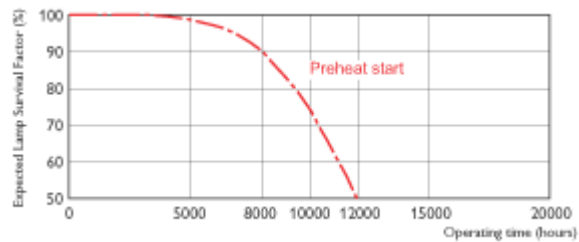

Life Expectancy 3h cycle

TL5- C