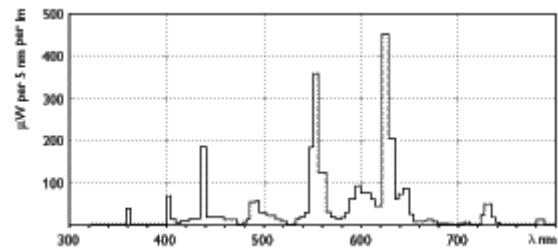

Product data	
Product Number	871150064279025
Full product name	MASTER TL5 Circular 55W/830 1CT
Ordering Code	871150064279025
Pack type	1 Lamp in a Folding Carton
Pieces per Sku	1
Skus/Case	10
Pack UPC	8711500642790
EAN2US	
Case Bar Code	8711500642806
Successor Product number	
Cap- Base	2GX13
Bulb	C- T5 [C- T 16mm]
Packing Type	1CT [1 Lamp in a Folding Carton]
Packing Configuration	10
Life to 50%failures Preheat EL	12000 hr
Ordering Code	TL5C 55W/830 1CT/10
Pack UPC	8711500642790

Product data	
Case Bar Code	8711500642806
Lamp Wattage Rated	55W
Lamp Voltage	101 V
Dimmable	Yes
Mercury (Hg) Content	7.0 mg
Color Code	830 [CCT of 3000K]
Color Rendering Index	85 Ra8
Color Designation (text)	Warm White
Color Description (code+ text)	830 Warm White
Color Temperature	3000 K
Luminous Flux Lamp EL	4200 Lm
Diameter D	18 mm
Product Number	165936

TL5- C

Base 2GX13

Life Expectancy 3h cycle

TL5- C

TL5- C/830

TL5-C/830

TL5-C

TL5-C

	D	D	D	D	E	E	E	E	I	I	I	I
Full product name	Min	Min	Max	Max	Min	Min	Max	Max	Min	Min	Max	Max
55W/830C	14	14	18	18	23	23	30	30	26	26	27	27