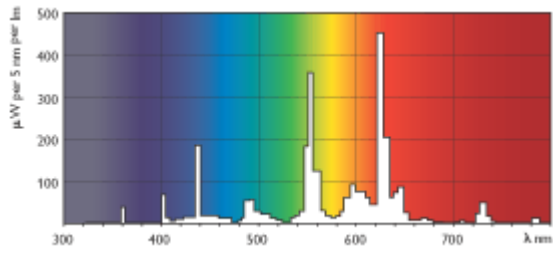

MASTER TL5 Circular 55W/830 1CT

Product family description
Environmentally responsible, ultra-slim
lamps with improved color rendering,
higher efficacy and longer life.

Features/Benefits

- Slim profile lamp and ballast.
- Design flexibility.
- Improved optical control.
- Fixtures can be 45% smaller than T9 Circline systems.
- Better for the environment.
- Energy efficient.
- Less material for less waste.
- Operates on programmed start ballasts.
- Available in 9" and 12" sizes.

Product data	
Case Bar Code	8711500642806
Lamp Wattage Rated	55W
Lamp Voltage	101 V
Dimmable	Yes
Mercury (Hg) Content	7.0 mg
Color Code	830 [CCT of 3000K]
Color Rendering Index	85 Ra8
Color Designation (text)	Warm White
Color Description (code+ text)	830 Warm White
Color Temperature	3000 K
Luminous Flux Lamp EL	4200 Lm
Diameter D	18 mm
Product Number	165936

TL5- C

Base 2GX13

Life Expectancy 3h cycle

TL5- C

TL5- C/830

TL5-C/830

TL5-C

TL5-C