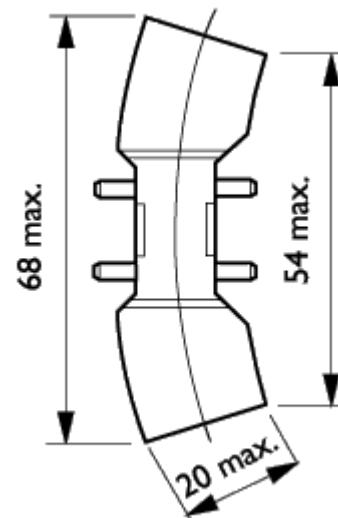

Product data	
Case Bar Code	8711500642806
Lamp Wattage Rated	55W
Lamp Voltage	101 V
Dimmable	Yes
Mercury (Hg) Content	7.0 mg
Color Code	830 [CCT of 3000K]
Color Rendering Index	85 Ra8
Color Designation (text)	Warm White
Color Description (code+ text)	830 Warm White
Color Temperature	3000 K
Luminous Flux Lamp EL	4200 Lm
Diameter D	18 mm
Product Number	165936

Base 2GX13