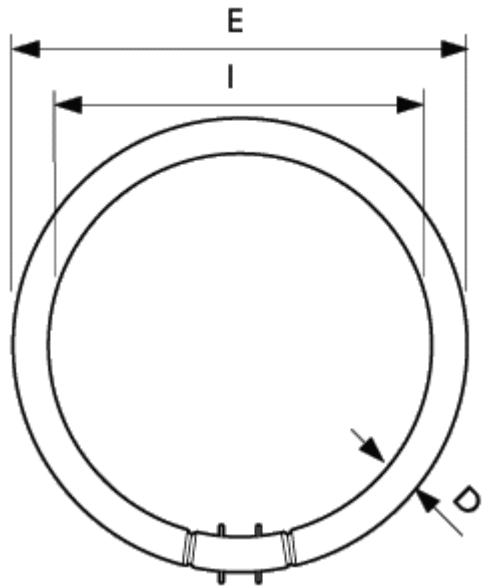

Product data	
Product Number	871150064279025
Full product name	MASTER TL5 Circular 55W/830 1CT
Ordering Code	871150064279025
Pack type	1 Lamp in a Folding Carton
Pieces per Sku	1
Skus/Case	10
Pack UPC	8711500642790
EAN2US	
Case Bar Code	8711500642806
Successor Product number	
Cap- Base	2GX13
Bulb	C- T5 [C- T 16mm]
Packing Type	1CT [1 Lamp in a Folding Carton]
Packing Configuration	10
Life to 50%failures Preheat EL	12000 hr
Ordering Code	TL5C 55W/830 1CT/10
Pack UPC	8711500642790

Product data	
Case Bar Code	8711500642806
Lamp Wattage Rated	55W
Lamp Voltage	101 V
Dimmable	Yes
Mercury (Hg) Content	7.0 mg
Color Code	830 [CCT of 3000K]
Color Rendering Index	85 Ra8
Color Designation (text)	Warm White
Color Description (code+ text)	830 Warm White
Color Temperature	3000 K
Luminous Flux Lamp EL	4200 Lm
Diameter D	18 mm
Product Number	165936

TL5- C

Base 2GX13

Life Expectancy 3h cycle

TL5- C

TL5- C/830

TL5-C/830

TL5-C

TL5-C

	D	D	D	D	E	E	E	E	I	I	I	I
Full product name	Min	Min	Max	Max	Min	Min	Max	Max	Min	Min	Max	Max
55W/830C	14	14	18	18	23	23	30	30	26	26	27	27