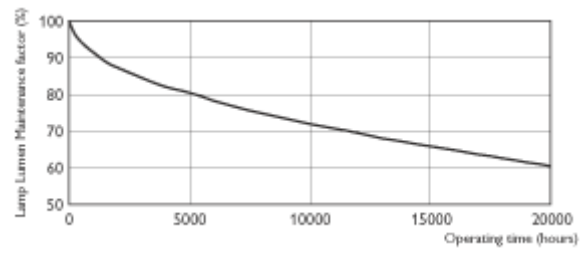

Product data	
Case Bar Code	8711500642806
Lamp Wattage Rated	55W
Lamp Voltage	101 V
Dimmable	Yes
Mercury (Hg) Content	7.0 mg
Color Code	830 [CCT of 3000K]
Color Rendering Index	85 Ra8
Color Designation (text)	Warm White
Color Description (code+ text)	830 Warm White
Color Temperature	3000 K
Luminous Flux Lamp EL	4200 Lm
Diameter D	18 mm
Product Number	165936

TL5- C

Base 2GX13

Life Expectancy 3h cycle

TL5- C

TL5- C/830

TL5-C/830

TL5-C

TL5-C