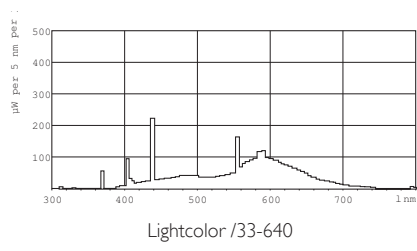

Photometric data

© 2011 Koninklijke Philips Electronics N.V.
All rights reserved.

Specifications are subject to change without notice. Trademarks are the property of Koninklijke Philips Electronics N.V. or their respective owners.

www.philips.com/lighting

2011, October 6
data subject to change