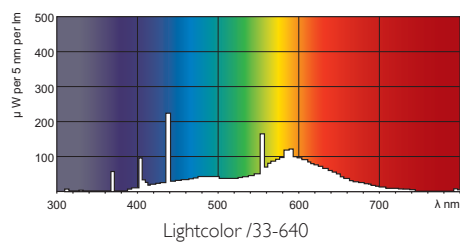

Photometric data

© 2011 Koninklijke Philips Electronics N.V.
All rights reserved.

Specifications are subject to change without notice. Trademarks are the property of Koninklijke Philips Electronics N.V. or their respective owners.

www.philips.com/lighting

2011, October 6
data subject to change