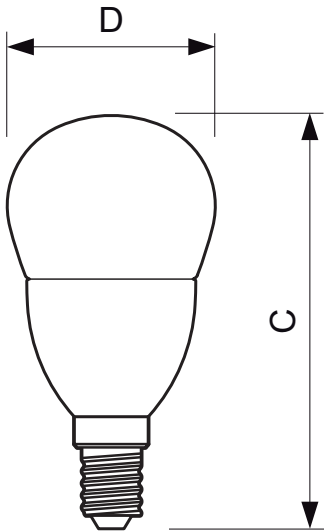

• Product Dimensions

Overall Length C	95 mm
Diameter D	48 mm

• Product Data

Order code	929000272002
Full product code	929000272002
Full product name	MASTER LEDluster D 6-40W E14 827 P48 CL
Order product name	MAS LEDluster D 6-40W E14 827 P48 CL
Pieces per pack	1
Packing configuration	10
Packs per outerbox	10
Bar code on pack - EAN1	8718291741862

PHILIPS

MASTER LEDluster

Bar code on
outerbox - EAN3 8718291741879
Logistic code(s) -
12NC 929000272002

Net weight per piece 0.068 kg

Dimensional drawing

MASTER LEDluster D 6-40W E14 827 P48 CL

Product	C (Norm)	D (Norm)
LED D 6-40W E14 827 P48 CL	95	48