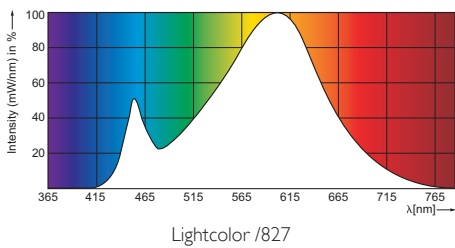

Photometric data

© 2014 Koninklijke Philips N.V. (Royal Philips)
All rights reserved.

Specifications are subject to change without notice. Trademarks are the property of Koninklijke Philips N.V. (Royal Philips) or their respective owners.

www.philips.com/lighting

2014, April 10
data subject to change