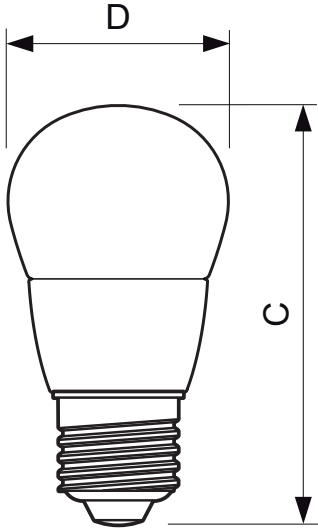

• Product Dimensions

Overall Length C	91 mm
Diameter D	48 mm

• Product Data

Order code	929000272102
Full product code	929000272102
Full product name	MASTER LEDluster D 6-40W E27 827 P48 CL
Order product name	MAS LEDluster D 6-40W E27 827 P48 CL
Pieces per pack	1
Packing configuration	10
Packs per outerbox	10
Bar code on pack - EAN1	8718291741886

PHILIPS

MASTER LEDluster

Bar code on
outerbox - EAN3 8718291741893
Logistic code(s) -
12NC 929000272102

Net weight per piece 0.068 kg

Dimensional drawing

MASTER LEDluster D 6-40W E27 827 P48 CL

Product	C (Norm)	D (Norm)
LED D 6-40W E27 827 P48 CL	91	48