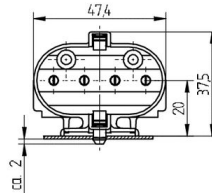

Create pdf

Lampholders for compact fluorescent lamps

26.726.4807

2G11

colour	pkg.	wt.	part no.
white	250	14 g	26.726.4807.50

Approval: additional cULus

For lamps TC-L

Snap in pins

Housing: PBT

- Holes: 5.5 mm
- Fixing centres: 24 mm
- For cable insertion direction please refer to drawing

T 140	U out 500 V		 18 AWG 0.5 - 1.0 mm ²	 0.6 - 1.0
-------	----------------	--	---	---------------