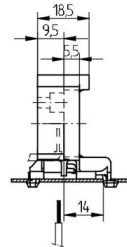

Create pdf

Lampholders for compact fluorescent lamps

26.726.4807

2G11

colour	pkg.	wt.	part no.
white	250	14 g	26.726.4807.50

Approval: additional cULus

For lamps TC-L

Snap in pins

Housing: PBT

- Holes: 5.5 mm
- Fixing centres: 24 mm
- For cable insertion direction please refer to drawing

T 140	U out 500 V		 18 AWG 0.5 - 1.0 mm ²	 0.6 - 1.0
-------	----------------	--	---	---------------