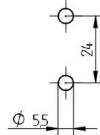

Create pdf

Lampholders for compact fluorescent lamps

26.726.4807

2G11

colour	pkg.	wt.	part no.
white	250	14 g	26.726.4807.50

Approval: additional cULus

For lamps TC-L

Snap in pins

Housing: PBT

- Holes: 5.5 mm
- Fixing centres: 24 mm
- For cable insertion direction please refer to drawing

T 140	U out 500 V		 18 AWG 0.5 - 1.0 mm ²	 0.6 - 1.0
-------	----------------	--	---	---------------