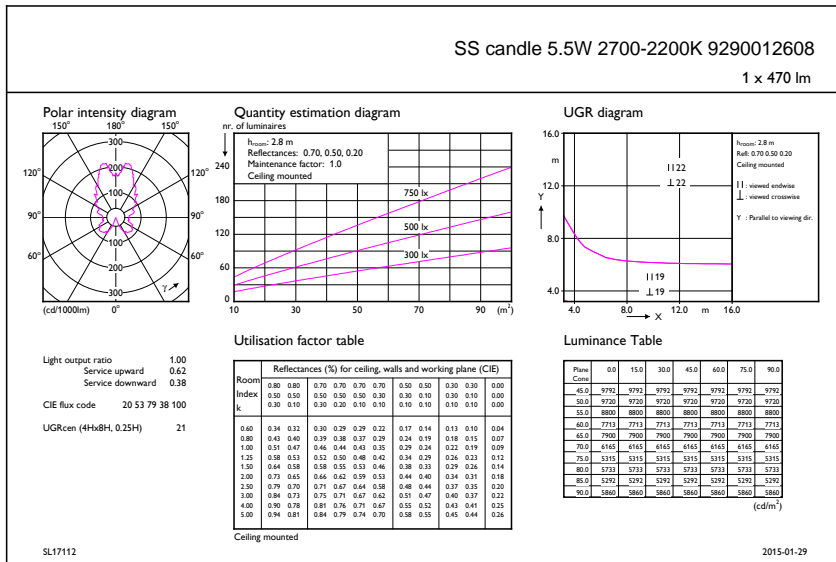

Product data

• General Information

Cap-Base	E14 [E14]
Bulb Shape	B38
Nominal Lifetime (Nom)	15000 h
Switching Cycle	100000X
Technical Type Setting(s)	5.5/4/2-40 W

• Light Technical

Color Code	827/825/822 [CCT of 2700K/2500K/2200K]
Luminous Flux Setting(s)	470/190/50 lm
Luminous Flux (Rated) Setting(s)	470/190/50 lm
Color Designation	Warm White (WW)
Correlated Color Temperature Setting(s)	2700/2500/2200 K
Luminous Efficacy (rated) (Nom)	85 lm/W
Color Consistency	6 steps
Color Rendering Index (Nom)	80

• Product Data

Full product code	871869659847400
Order product name	LED Scene Switch 40W B38 E14 WW CL ND 1BC/4
EAN/UPC - Product	8718696598474
Order code	929001260801
Numerator - Quantity Per Pack	1
Numerator - Packs per outer box	4
Material Nr. (12NC)	929001260801

PHILIPS

SceneSwitch LED Lamps

Net Weight (Piece) 0.068 kg

Dimensional drawing

SS Candle B38CL 5.5-40W 470lm WW E14 ND

Product	D	C
LED Scene Switch 40W B38 E14 WW CL ND 1BC/4	38 mm	113 mm

© 2016 Philips Lighting Holding B.V.
All rights reserved.