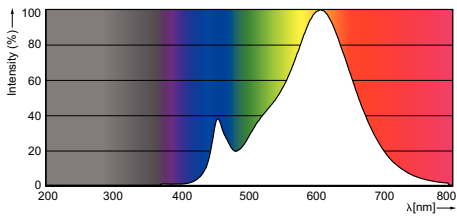

Product data

• General Information

Cap-Base	E14 [E14]
Bulb Shape	B38
Nominal Lifetime (Nom)	15000 h
Switching Cycle	100000X
Technical Type Setting(s)	5.5/4/2-40 W

• Light Technical

Color Code	827/825/822 [CCT of 2700K/2500K/2200K]
Luminous Flux Setting(s)	470/190/50 lm
Luminous Flux (Rated) Setting(s)	470/190/50 lm
Color Designation	Warm White (WW)
Correlated Color Temperature Setting(s)	2700/2500/2200 K
Luminous Efficacy (rated) (Nom)	85 lm/W
Color Consistency	6 steps
Color Rendering Index (Nom)	80

PHILIPS

SceneSwitch LED Lamps

Net Weight (Piece) 0.068 kg

Dimensional drawing

SS Candle B38CL 5.5-40W 470lm WW E14 ND

Product	D	C
LED Scene Switch 40W B38 E14 WW CL ND 1BC/4	38 mm	113 mm

© 2016 Philips Lighting Holding B.V.
All rights reserved.