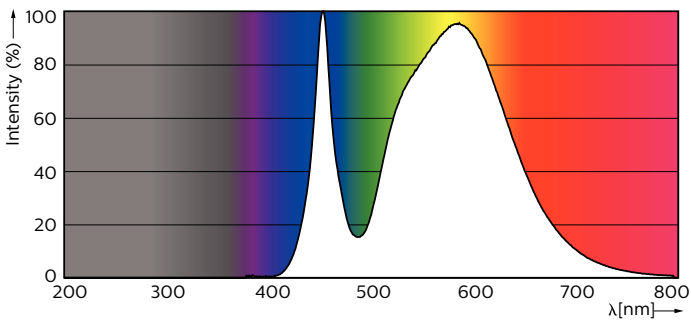

### Product data

General Information	
Cap-Base	E27 [ E27]
Nominal Lifetime (Nom)	50000 h
Switching Cycle	50000X
Technical Type	33-125W
Light Technical	
Color Code	740 [ CCT of 4000K]
Beam Angle (Nom)	360 °
Luminous Flux (Nom)	4800 lm
Luminous Flux (Rated) (Nom)	4800 lm
Color Designation	Cool White (CW)
Correlated Color Temperature (Nom)	4000 K
Luminous Efficacy (Rated) (Nom)	145.45 lm/W
Color Consistency	<6

## Photometric data