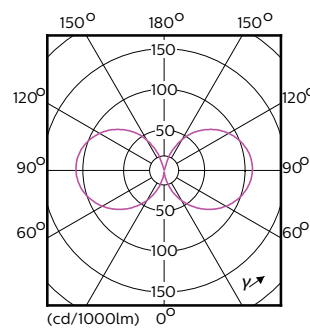

## Product Data

Full product code	871869668696600
Order product name	TrueForce LED HPL ND 48-33W E27 740 CL
EAN/UPC - Product	8718696686966
Order code	929001296402
Numerator - Quantity Per Pack	1
Numerator - Packs per outer box	6
Material Nr. (12NC)	929001296402
Net Weight (Piece)	0.350 kg

## Dimensional drawing

EU Post top 4000lm 4000K E27 ND clear

Product	D	C
TrueForce LED HPL ND 48-33W E27 740 CL	84 mm	178 mm

## Photometric data