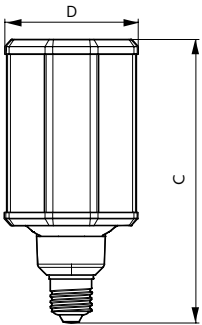

## Dimensional drawing

EU Post top 4000lm 4000K E27 ND clear

Product	D	C
TrueForce LED HPL ND 48-33W E27 740 CL	84 mm	178 mm