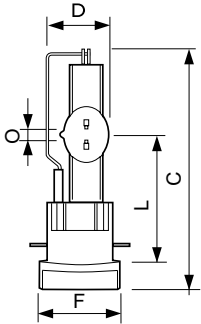

Product data

General Information	
Cap-Base	PGJX28 [PGJX28]
Operating Position	UNIVERSAL [Any or Universal (U)]
Main Application	Entertainment
Life to 50% Failures (Nom)	750 h
System Description	MiniFastFit
Light Technical	
Color Code	1
Luminous Flux (Nom)	53400 lm
Chromaticity Coordinate X (Nom)	328
Chromaticity Coordinate Y (Nom)	335
Correlated Color Temperature (Nom)	5700 K
Luminous Efficacy (rated) (Nom)	76.3 lm/W
Color Rendering Index (Nom)	73
Operating and Electrical	
Power (Rated) (Nom)	700 W
Lamp Current (Nom)	10.2 A

Ignition Supply Voltage (Min)	198 V
Controls and Dimming	
Dimmable	Yes
Mechanical and Housing	
Cap-Base Information	PGJX28
Luminaire Design Requirements	
Bulb Temperature (Max)	950 °C
Pinch Temperature (Max)	500 °C
Product Data	
Full product code	871829169663600
Order product name	MSR Gold™ 700/1 MiniFastFit 1CT/4
EAN/UPC - Product	8718291696636
Order code	928197405115
Numerator - Quantity Per Pack	1
Numerator - Packs per outer box	4

MSR Gold™ MiniFastFit (Touring/Stage)

Material Nr. (12NC)	928197405115
Net Weight (Piece)	0.052 kg

Warnings and Safety

- A lamp breaking is extremely unlikely to have any impact on your health. If a lamp breaks, ventilate the room for 30 minutes and remove the parts, preferably with gloves. Put them in a sealed plastic bag and take it to your local waste facilities for recycling. Do not use a vacuum cleaner.

Dimensional drawing

Product	D (max)	O	L (min)	L (max)	L	C (max)	F (max)	F	F (min)
MSR Gold™	23.2	3.8	55 mm	57 mm	56	112 mm	36.5	36	35.3
700/1	mm	mm			mm	mm	mm	mm	
MiniFastFit									
1CT/4									

MSR GOLD 700/1 MiniFastFit