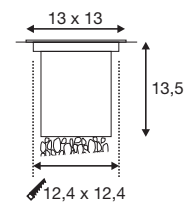

Line drawing

Note

Mounting pot incl.

Lamp details

35W max.

Ø: 5 cm max. L: 6 cm max.

optional: LED

Recommended LED lamp