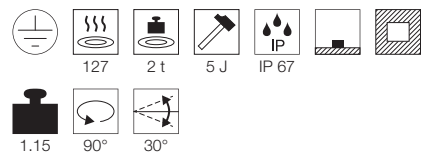

229324 832

DASAR® 70
QPAR51

E - A++

• Panel: Stainless steel 304

Product available in this colour

Product details

230V ~50Hz

Material: Stainless steel 304 / Aluminium / Glass

Line drawing

Note

Mounting pot incl.

Lamp details

35W max.

Ø: 5 cm max. L: 6 cm max.

optional: LED

Recommended LED lamp