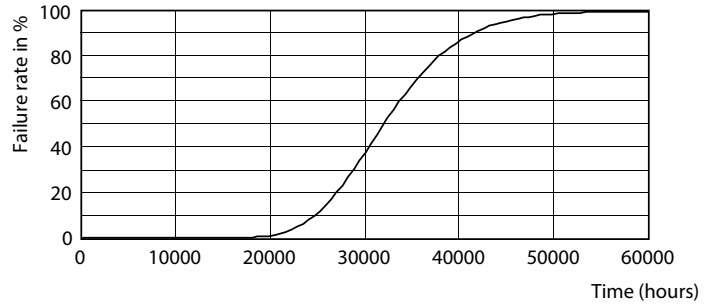

LEDtube CorePro PLL HF 24W 2G11 830 24D ND

CorePro LED PLL

Životnost