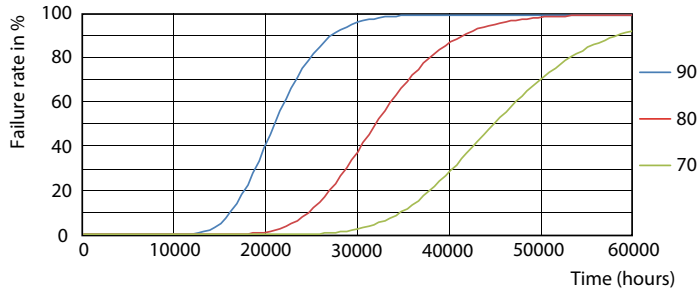

CorePro LED PLL

Životnost