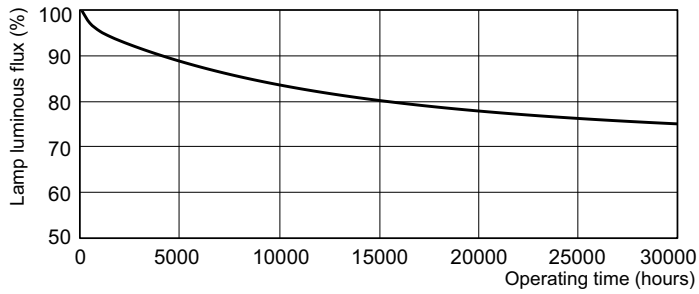

Product data

General Information		Lamp Current (Nom)	
Cap-Base	G13 [Medium Bi-Pin Fluorescent]	0.360 A	
Flux measurement reference	Sphere	Controls and Dimming	
Life to 50% Failures (Nom)	8,000 hour(s)	Dimmable	Yes
Light Technical		Mechanical and Housing	
Color Code	965 [CCT of 6500K]	Bulb Shape	T8 [26 mm (T8)]
Luminous Flux	950 lm	Approval and Application	
Color Designation	Cool Daylight	Energy Efficiency Class	G
Chromaticity Coordinate X (Nom)	0.313	Mercury (Hg) Content (Nom)	1.7 mg
Chromaticity Coordinate Y (Nom)	0.337	Energy Consumption kWh/1000 h	19 kWh
Correlated Color Temperature (Nom)	6500 K	EPREL Registration Number	423523
Luminous Efficacy (rated) (Nom)	51.6 lm/W	Product Data	
Color rendering index (CRI)	96	Order product name	MASTER TL-D 90 Graphica 18W/965 SLV/10
Operating and Electrical		Full product name	MASTER TL-D 90 Graphica 18W/965 SLV/10
Power Consumption	18.4 W	Full product code	871150088852525

Dimensional drawing

Product	D (max)	A (max)	B (max)	B (min)	C (max)
MASTER TL-D 90 Graphica 18W/965 SLV/10	28 mm	589.8 mm	596.9 mm	594.5 mm	604 mm

Photometric data

Spectral Power Distribution Colour - MASTER TL-D 90 Graphica 18W/965 SLV/10

Lifetime

Life Expectancy Diagram - MASTER TL-D 90 Graphica 18W/965 SLV/10

Life Expectancy Diagram - MASTER TL-D 90 Graphica 18W/965 SLV/10

MASTER TL-D 90 Graphica

Lifetime

Lumen Maintenance Diagram - MASTER TL-D 90 Graphica 18W/965 SLV/10