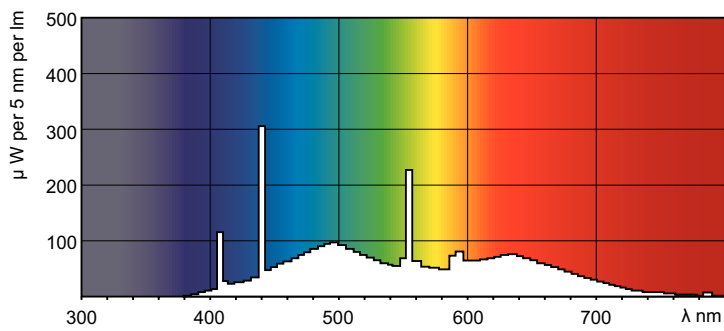

Product data

General Information		Lamp Current (Nom)	
Cap-Base	G13 [Medium Bi-Pin Fluorescent]	0.360 A	
Flux measurement reference	Sphere	Controls and Dimming	
Life to 50% Failures (Nom)	8,000 hour(s)	Dimmable	Yes
Light Technical		Mechanical and Housing	
Color Code	965 [CCT of 6500K]	Bulb Shape	T8 [26 mm (T8)]
Luminous Flux	950 lm	Approval and Application	
Color Designation	Cool Daylight	Energy Efficiency Class	G
Chromaticity Coordinate X (Nom)	0.313	Mercury (Hg) Content (Nom)	1.7 mg
Chromaticity Coordinate Y (Nom)	0.337	Energy Consumption kWh/1000 h	19 kWh
Correlated Color Temperature (Nom)	6500 K	EPREL Registration Number	423523
Luminous Efficacy (rated) (Nom)	51.6 lm/W	Product Data	
Color rendering index (CRI)	96	Order product name	MASTER TL-D 90 Graphica 18W/965 SLV/10
Operating and Electrical		Full product name	MASTER TL-D 90 Graphica 18W/965 SLV/10
Power Consumption	18.4 W	Full product code	871150088852525

Dimensional drawing

Product	D (max)	A (max)	B (max)	B (min)	C (max)
MASTER TL-D 90 Graphica 18W/965 SLV/10	28 mm	589.8 mm	596.9 mm	594.5 mm	604 mm

Photometric data

Spectral Power Distribution Colour - MASTER TL-D 90 Graphica 18W/965 SLV/10