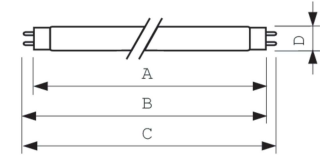

Product data

General Information		Lamp Current (Nom)	
Cap-Base	G13 [Medium Bi-Pin Fluorescent]	0.360 A	
Flux measurement reference	Sphere	Controls and Dimming	
Life to 50% Failures (Nom)	8,000 hour(s)	Dimmable	Yes
Light Technical		Mechanical and Housing	
Color Code	965 [CCT of 6500K]	Bulb Shape	T8 [26 mm (T8)]
Luminous Flux	950 lm	Approval and Application	
Color Designation	Cool Daylight	Energy Efficiency Class	G
Chromaticity Coordinate X (Nom)	0.313	Mercury (Hg) Content (Nom)	1.7 mg
Chromaticity Coordinate Y (Nom)	0.337	Energy Consumption kWh/1000 h	19 kWh
Correlated Color Temperature (Nom)	6500 K	EPREL Registration Number	423523
Luminous Efficacy (rated) (Nom)	51.6 lm/W	Product Data	
Color rendering index (CRI)	96	Order product name	MASTER TL-D 90 Graphica 18W/965 SLV/10
Operating and Electrical		Full product name	MASTER TL-D 90 Graphica 18W/965 SLV/10
Power Consumption	18.4 W	Full product code	871150088852525

Dimensional drawing

Product	D (max)	A (max)	B (max)	B (min)	C (max)
MASTER TL-D 90 Graphica 18W/965 SLV/10	28 mm	589.8 mm	596.9 mm	594.5 mm	604 mm

Photometric data

Spectral Power Distribution Colour - MASTER TL-D 90 Graphica 18W/965 SLV/10