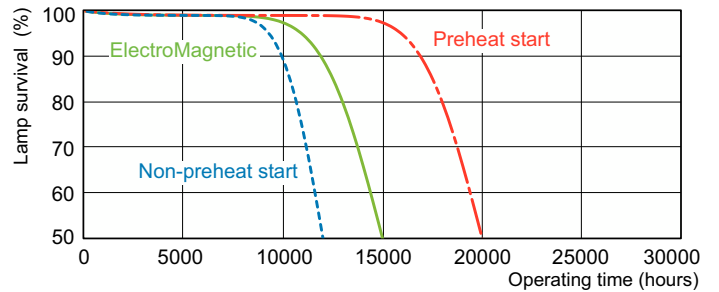

Life Expectancy Diagram - MASTER TL-D 90 Graphica 18W/965 SLV/10