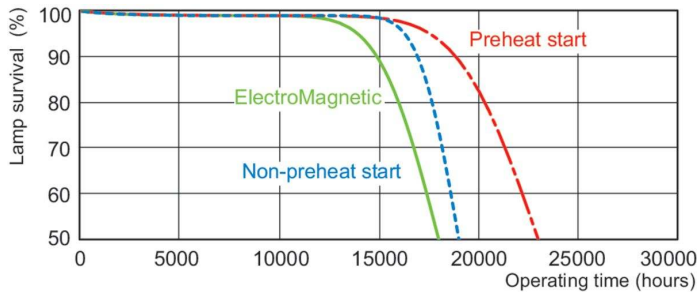

Lifetime

Life Expectancy Diagram - MASTER TL-D 90 Graphica 18W/965 SLV/10