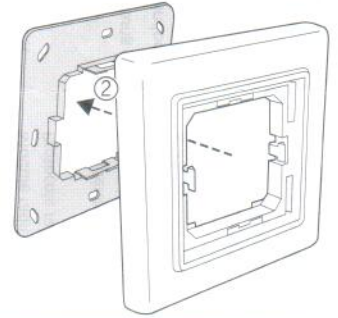

Wall Switch EWSSx/ EWSDx

www.easyfit-controls.com

EASYFIT
by EnOcean

1

2

3a

4

5

3b

BERKER	S.1, B.1, B.3, B.7 Glas
GIRA	Standard 55, E2, E3, Event, Esprit, ClassiX
Jäger Direkt	Opus 55 Inform, Opus 55 Kubus, Opus 55 Fusion
JUNG	AS 500, A 500, A plus, A creation, A creation Glas
MERTEN	1-M, M-Smart, M-Arc, M-Plan, M-Creativ, M-Pure