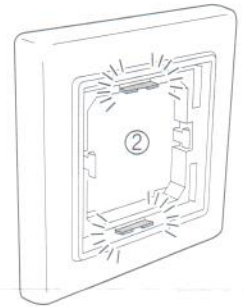

Wall Switch EWSSx/ EWSDx

www.easyfit-controls.com

EASYFIT
by EnOcean

1

2

3a

4

5

3b

BERKER	S.1, B.1, B.3, B.7 Glas
GIRA	Standard 55, E2, E3, Event, Esprit, ClassiX
Jäger Direkt	Opus 55 Inform, Opus 55 Kubus, Opus 55 Fusion
JUNG	AS 500, A 500, A plus, A creation, A creation Glas
MERTEN	1-M, M-Smart, M-Arc, M-Plan, M-Creativ, M-Pure