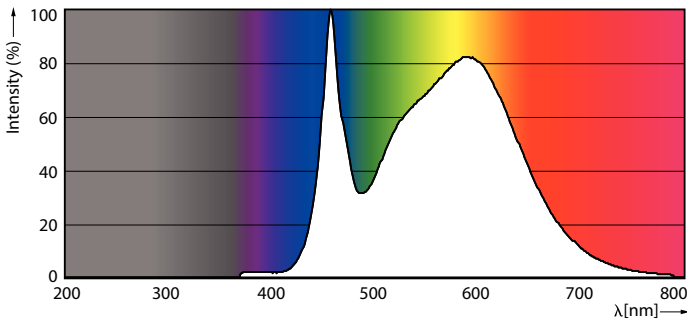

Photometric data

LEDTForce 26W ED90 E27 840