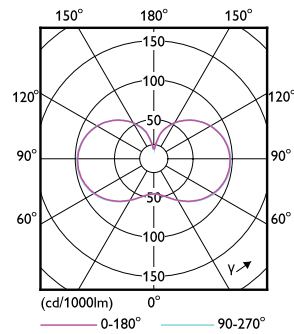

LEDTForce ED90 E27