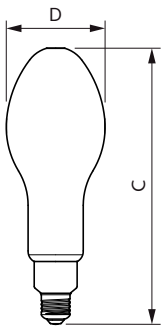

## Dimensional drawing

TForce 30W 4000lm 4000K E27 ND

Product	D	C
TForce Core LED HPL 26W E27 840 FR	90 mm	245 mm